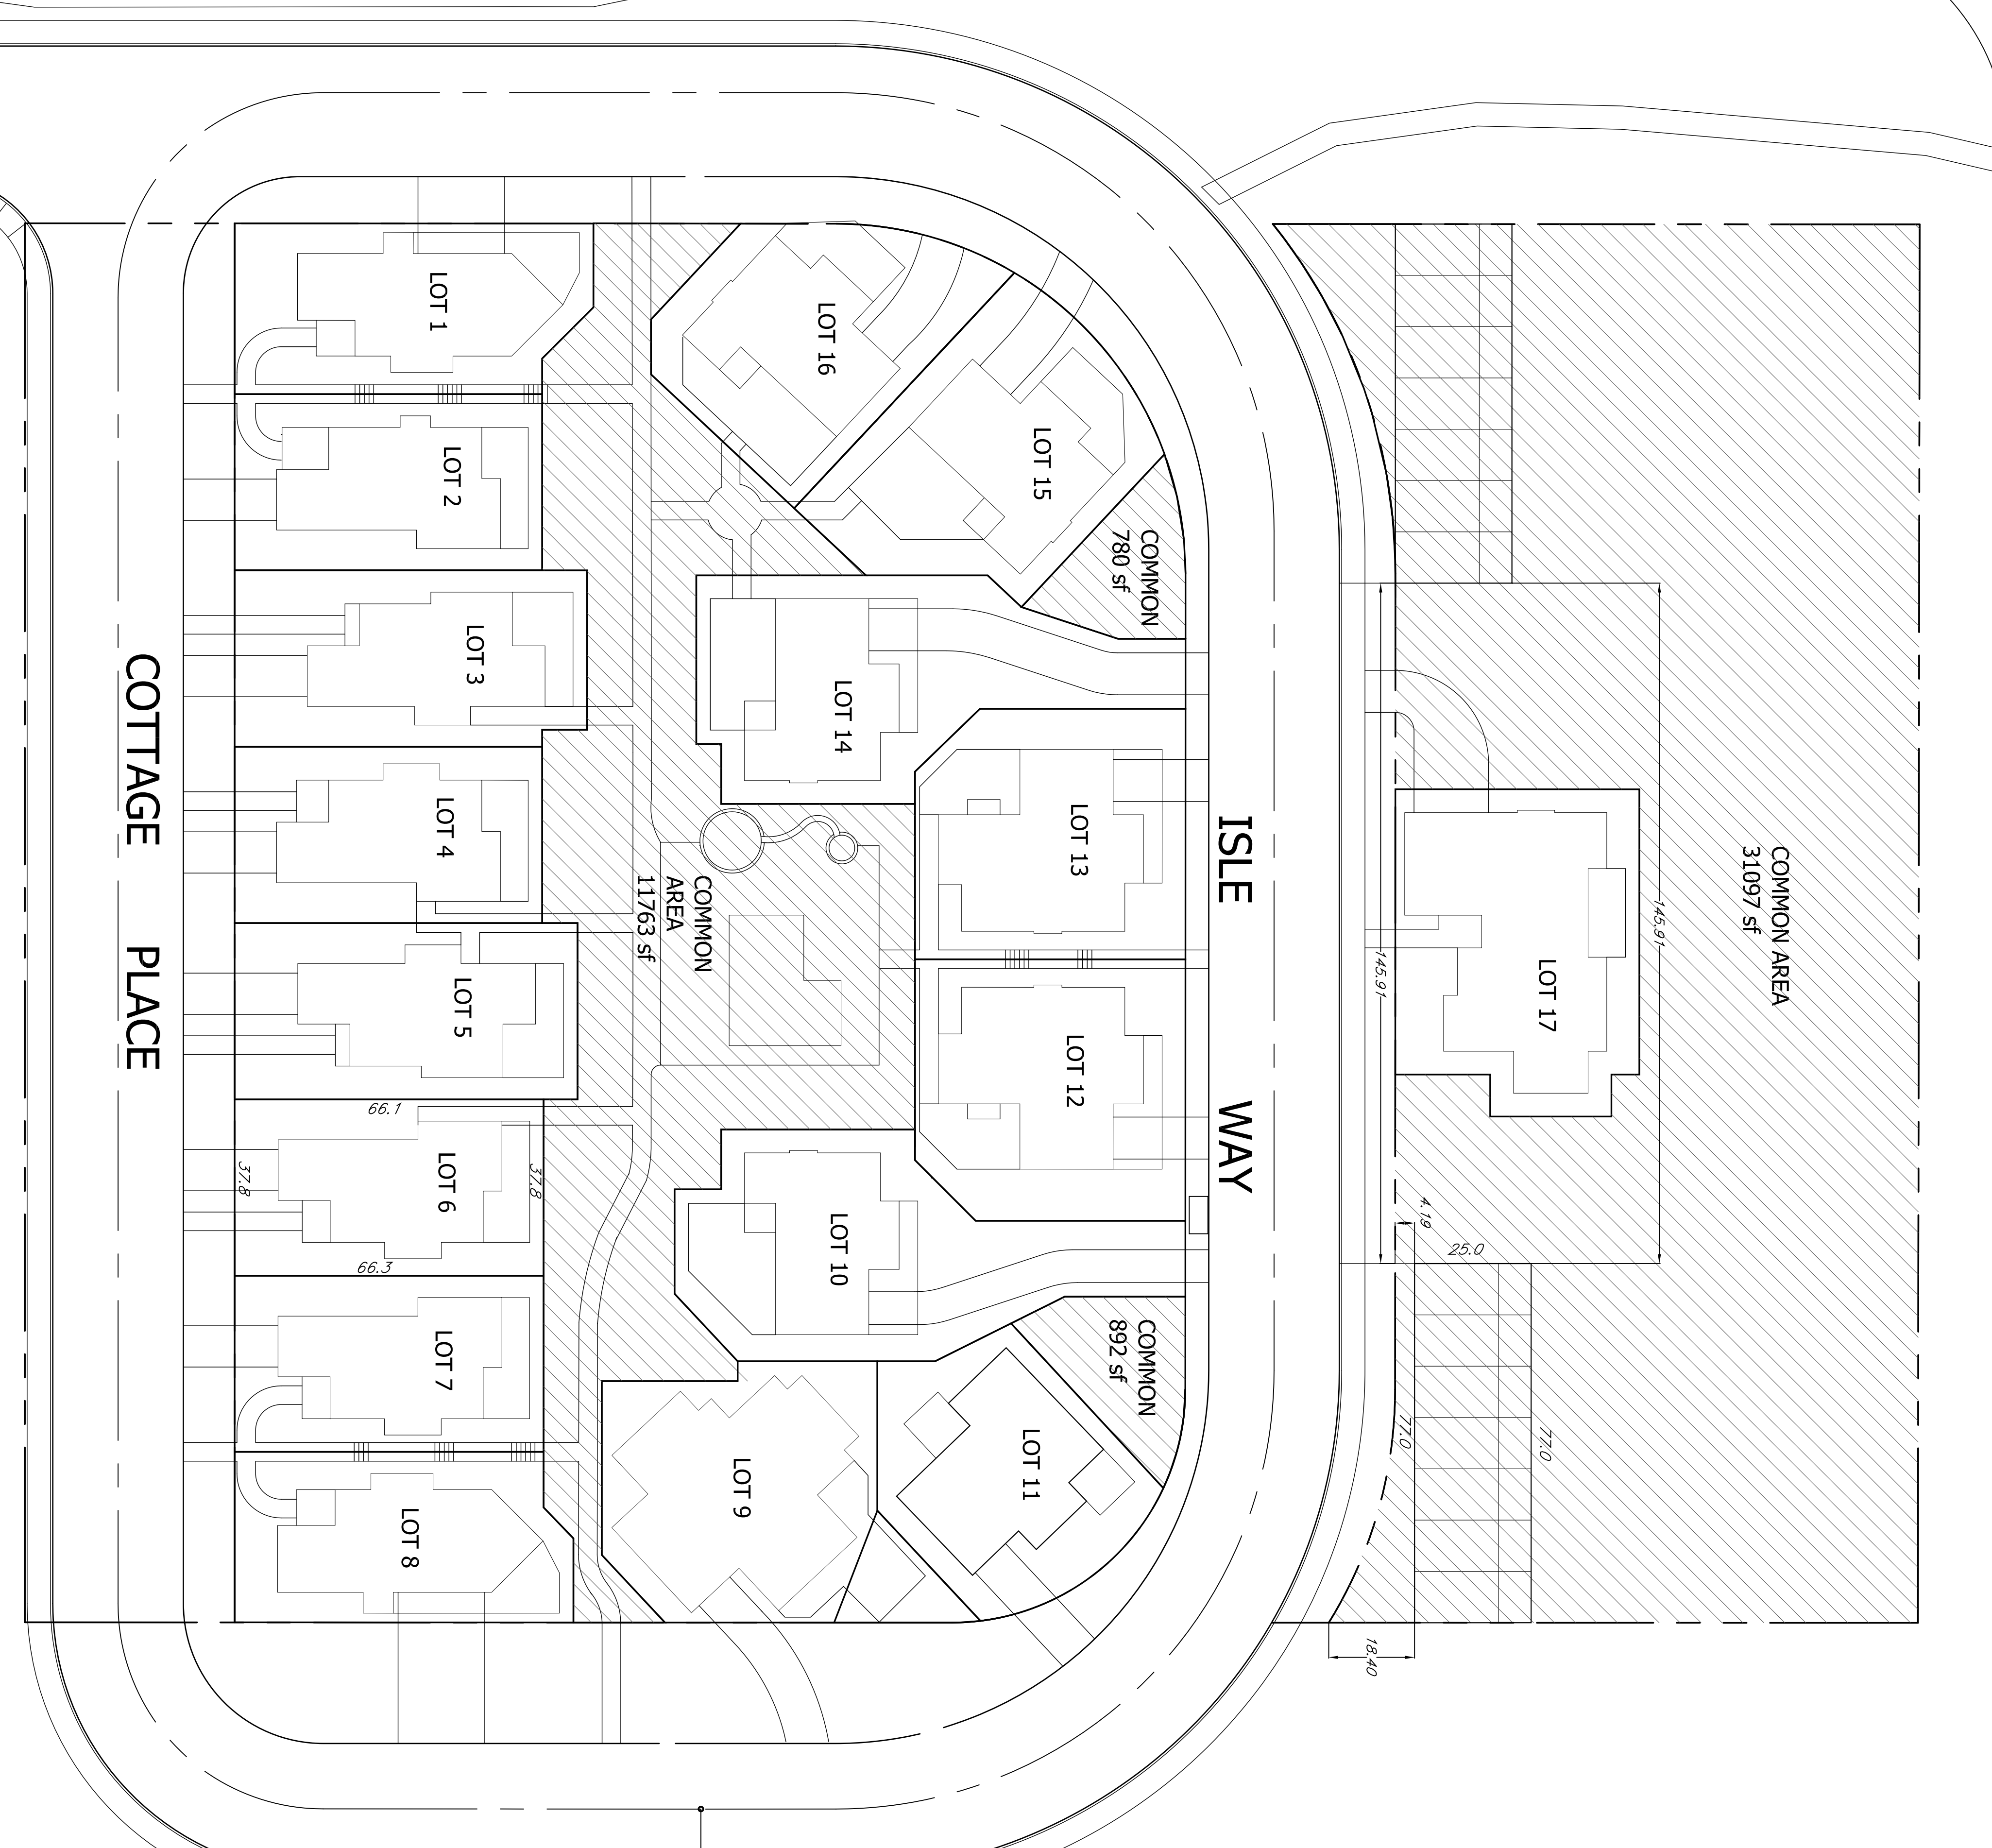

ANACOPPER ROAD

COTTAGE PLACE

ISLE WAY

W 2ND STREET

PLAT MAP
SCALE: 1" = 20'